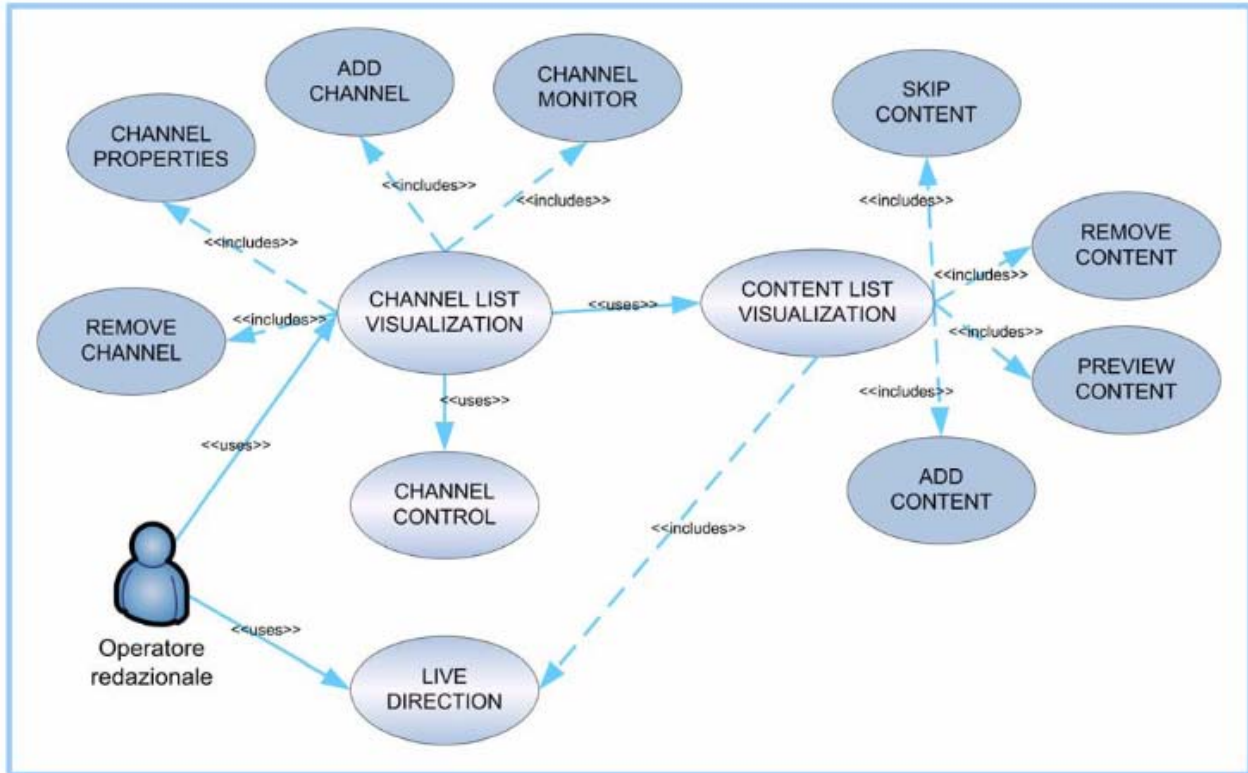

Use Cases: Contents

Use cases: on demand channels

PROGETTO LC3	Revisione n*	4		
--------------	--------------	---	--	--

Use cases: broadcast (live) channels

Use cases: DRM Manager

<p>PROGETTO LC3</p>	<p>Revisione n*</p>	<p>4</p>		
---------------------	---------------------	----------	--	--

Use cases: WM Servers

User interface Flow Diagrams per il Back Office

Funzioni principali

Files

Data Sources

Related content

Extra info

Contents