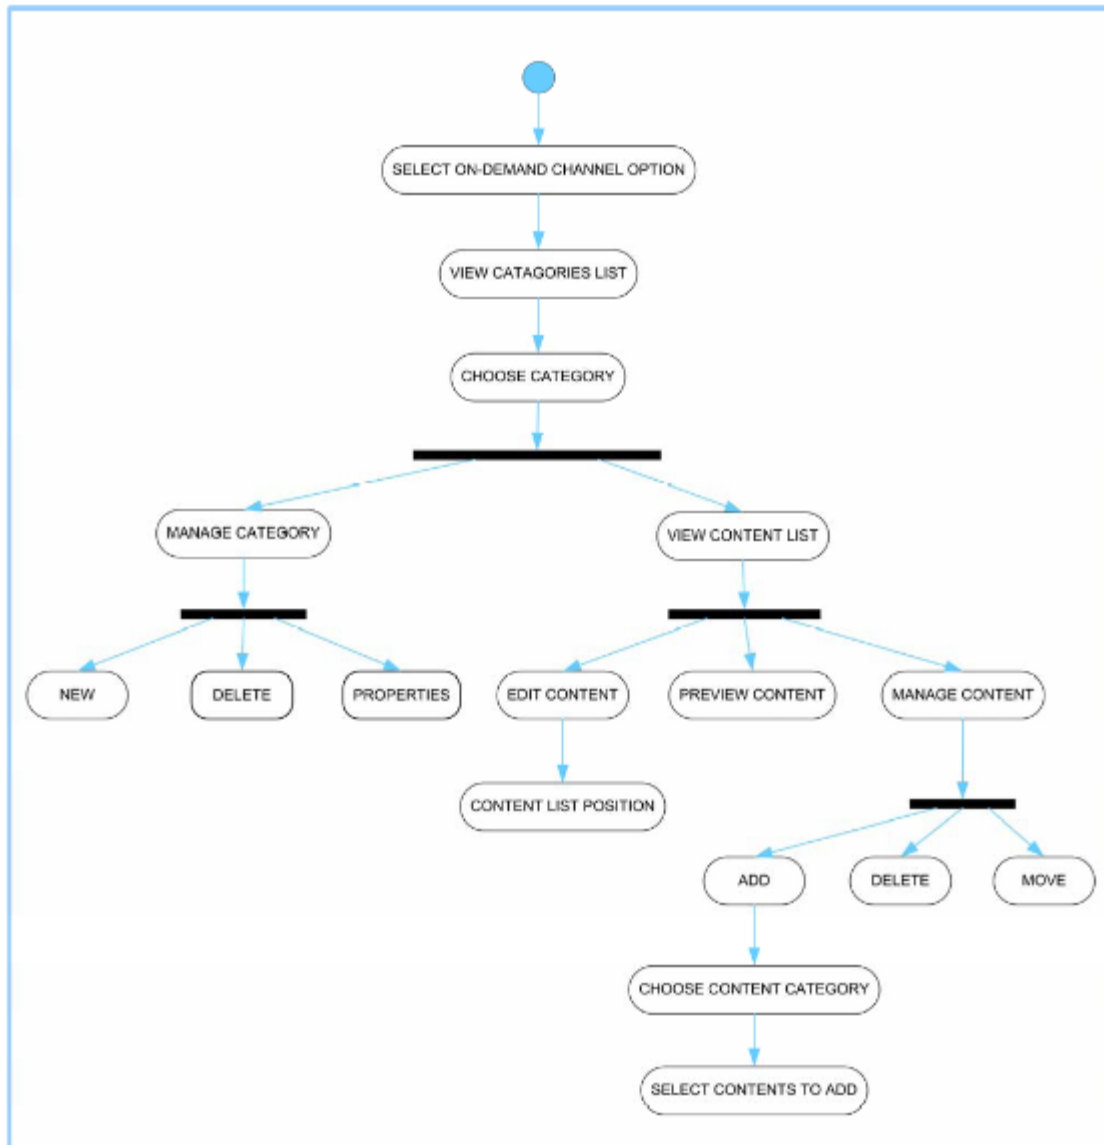

Use cases: WM Servers

User interface Flow Diagrams per il Back Office

Funzioni principali

Files

Data Sources

Related content

Extra info

Contents

On-Demand Channels

Broadcast Channels

PROGETTO LC3	Revisione n*	4		
--------------	--------------	---	--	--

DRM Manager

WM Servers