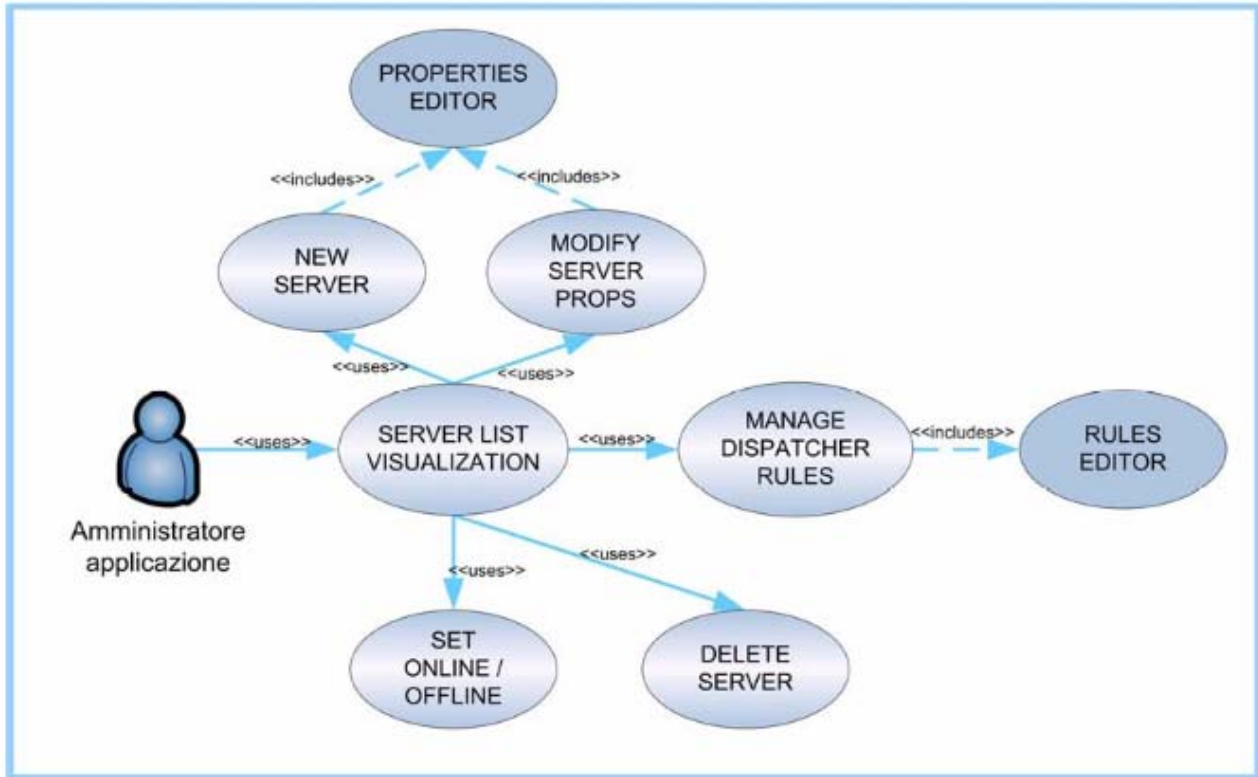

Use Cases: Contents

Use cases: on demand channels

PROGETTO LC3	Revisione n*	4		
--------------	--------------	---	--	--

Use cases: broadcast (live) channels

Use cases: DRM Manager

<p>PROGETTO LC3</p>	<p>Revisione n*</p>	<p>4</p>		
---------------------	---------------------	----------	--	--

Use cases: WM Servers

User interface Flow Diagrams per il Back Office

Funzioni principali

Files

Data Sources

Related content

Extra info

Contents