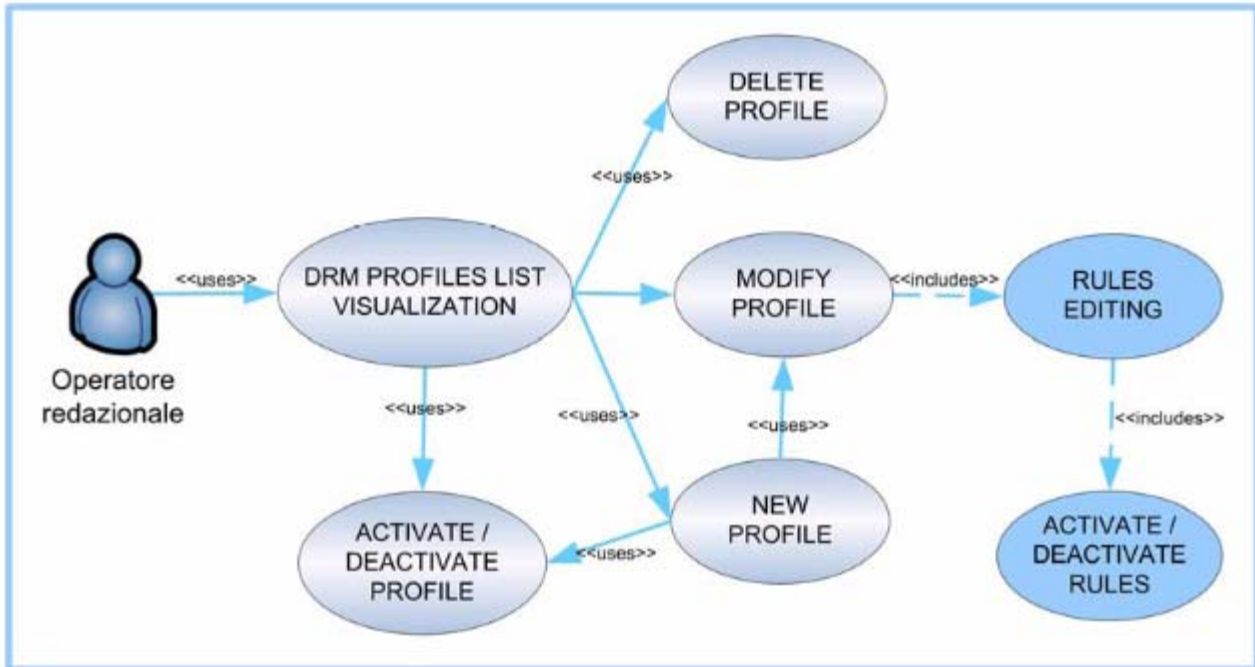

Use Cases: Contents

Use cases: on demand channels

PROGETTO LC3	Revisione n*	4		
--------------	--------------	---	--	--

Use cases: broadcast (live) channels

Use cases: DRM Manager

<p>PROGETTO LC3</p>	<p>Revisione n*</p>	<p>4</p>		
---------------------	---------------------	----------	--	--

Use cases: WM Servers

User interface Flow Diagrams per il Back Office

Funzioni principali

Files

Data Sources

Related content

Extra info

Contents