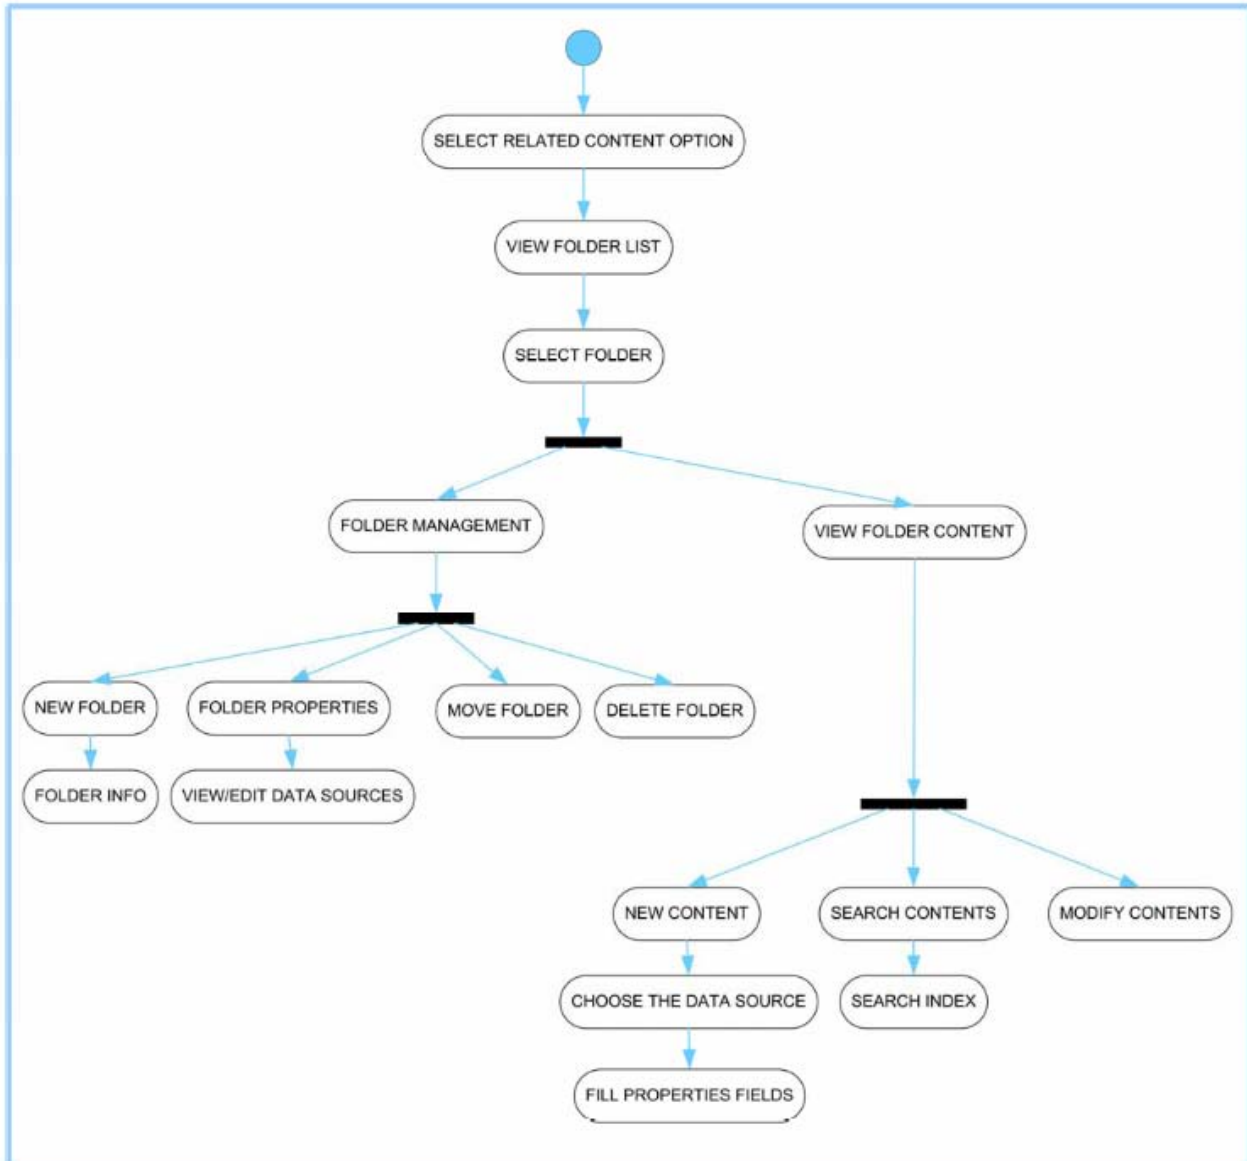

Use cases: WM Servers

User interface Flow Diagrams per il Back Office

Funzioni principali

Files

Data Sources

Related content

Extra info

Contents

On-Demand Channels

Broadcast Channels

PROGETTO LC3	Revisione n*	4		
--------------	--------------	---	--	--

DRM Manager

WM Servers