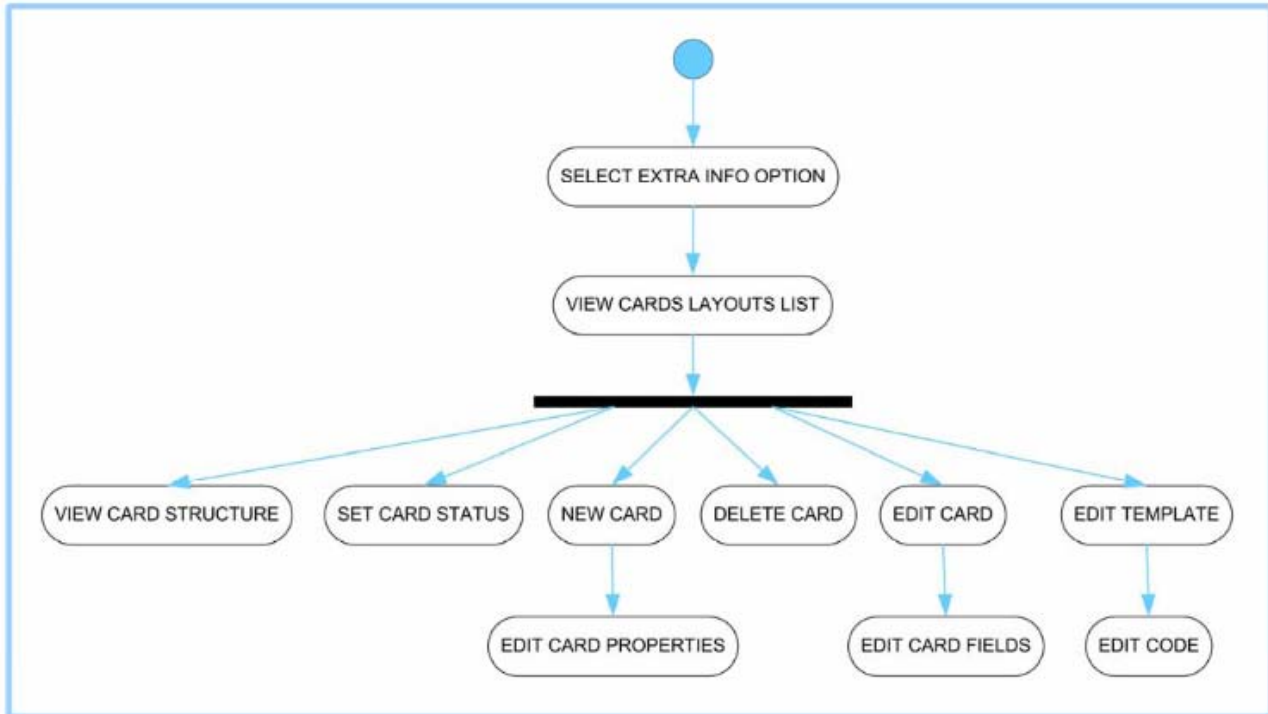

Use cases: WM Servers

User interface Flow Diagrams per il Back Office

Funzioni principali

Files

Data Sources

Related content

Extra info

Contents