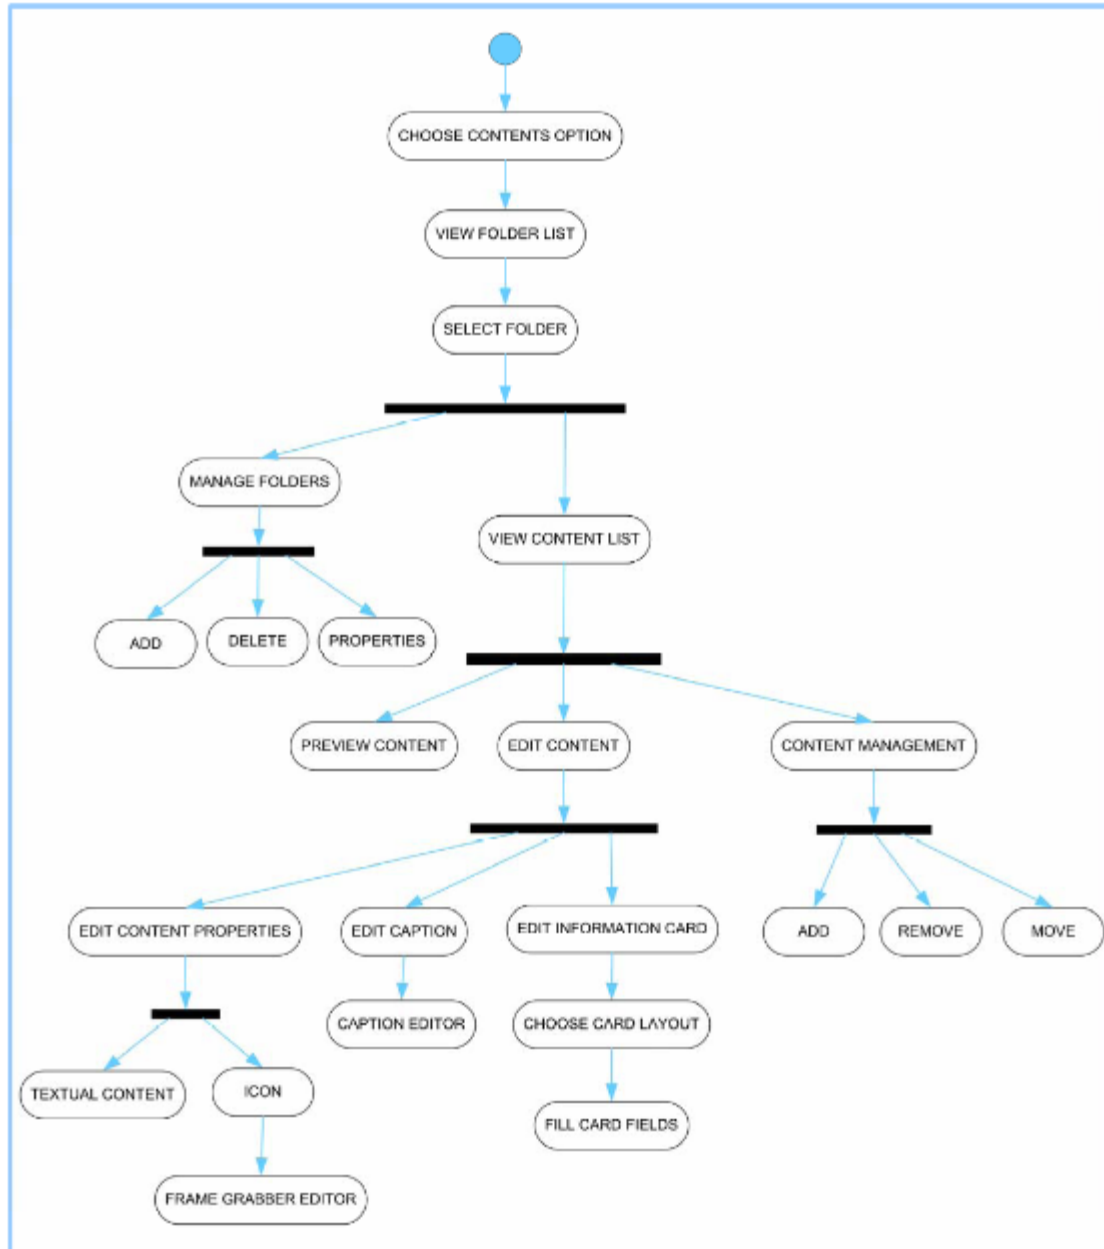

Use cases: WM Servers

User interface Flow Diagrams per il Back Office

Funzioni principali

Files

Data Sources

Related content

Extra info

Contents

On-Demand Channels

Broadcast Channels

PROGETTO LC3	Revisione n*	4		
--------------	--------------	---	--	--

DRM Manager

WM Servers