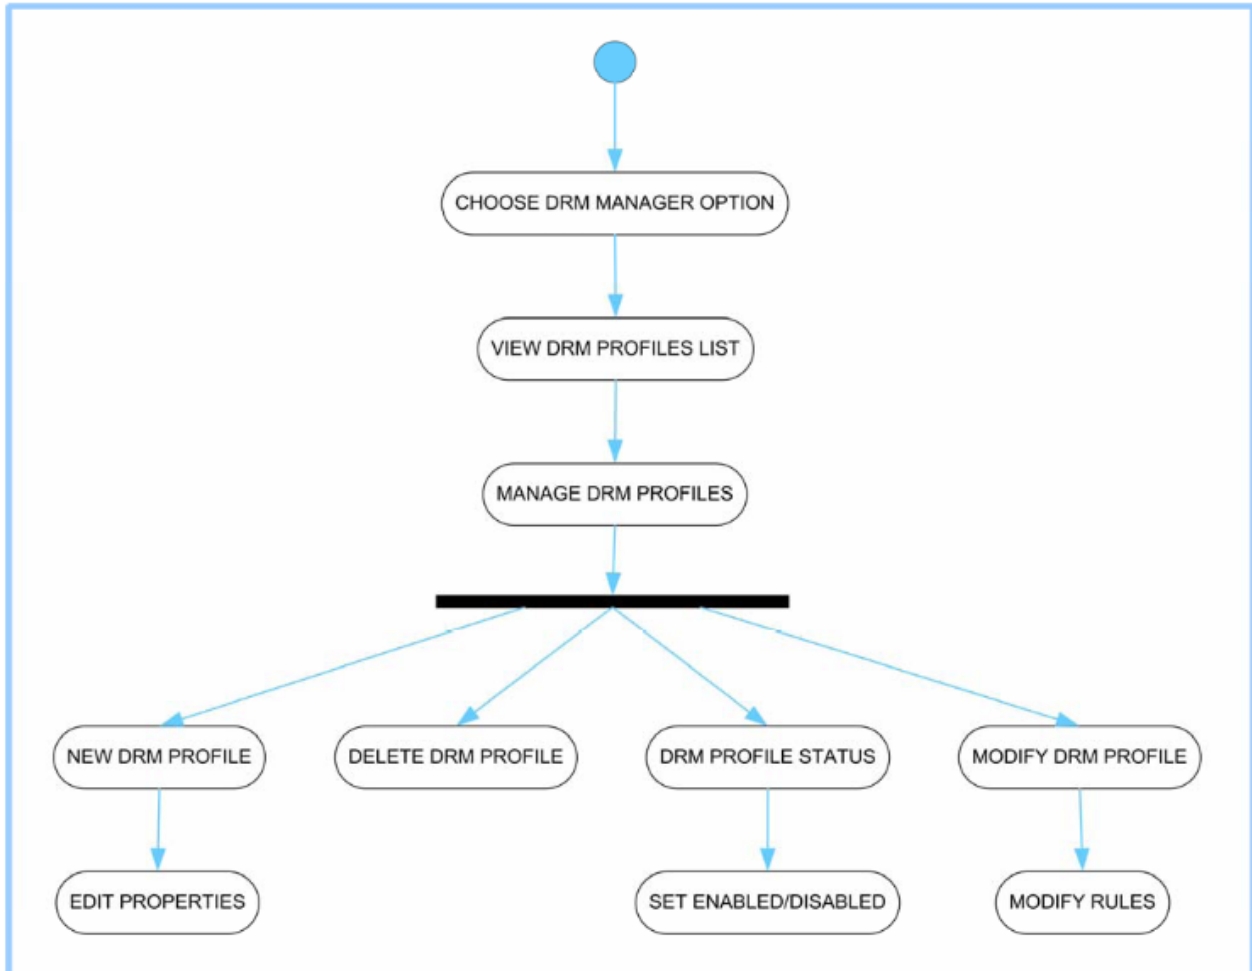

Use cases: WM Servers

User interface Flow Diagrams per il Back Office

Funzioni principali

Files

Data Sources

Related content

Extra info

Contents

On-Demand Channels

Broadcast Channels

PROGETTO LC3	Revisione n*	4		
--------------	--------------	---	--	--

DRM Manager

WM Servers