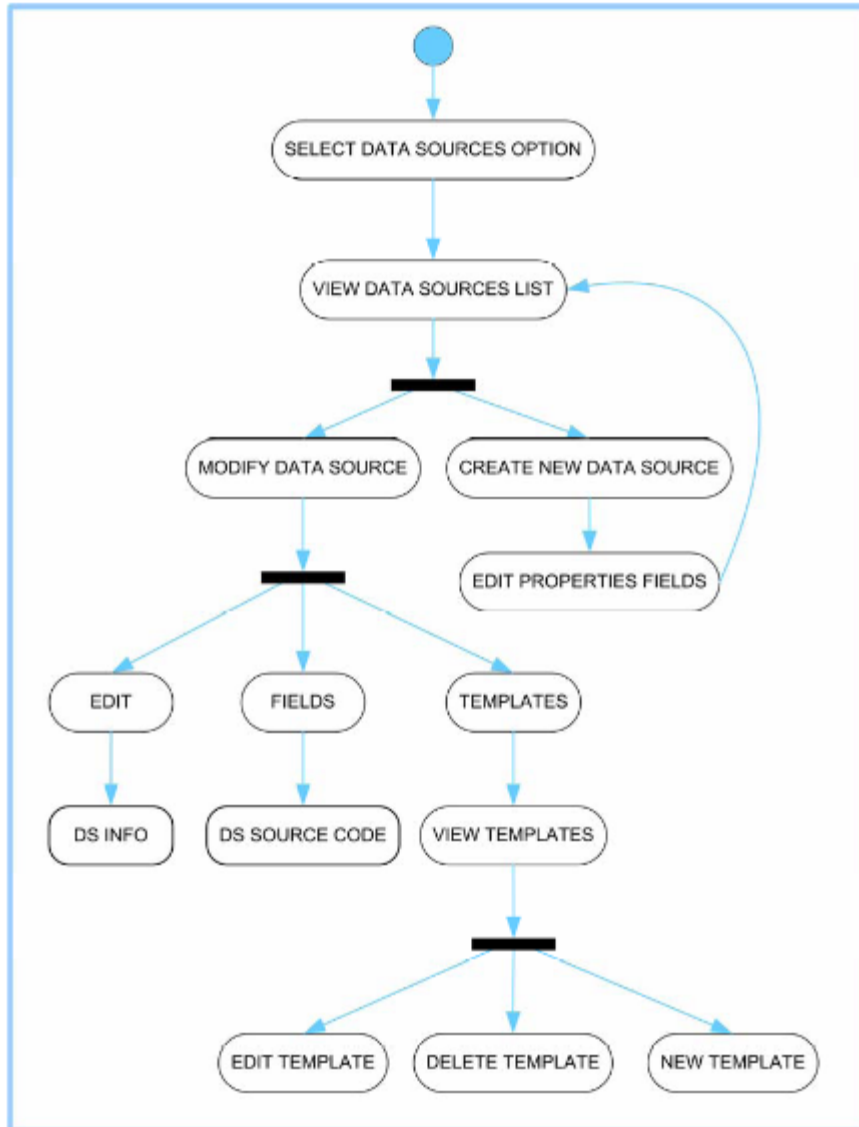

Use cases: WM Servers

User interface Flow Diagrams per il Back Office

Funzioni principali

Files

Data Sources

Related content

Extra info

Contents

On-Demand Channels

Broadcast Channels

PROGETTO LC3	Revisione n*	4		
--------------	--------------	---	--	--

DRM Manager

WM Servers