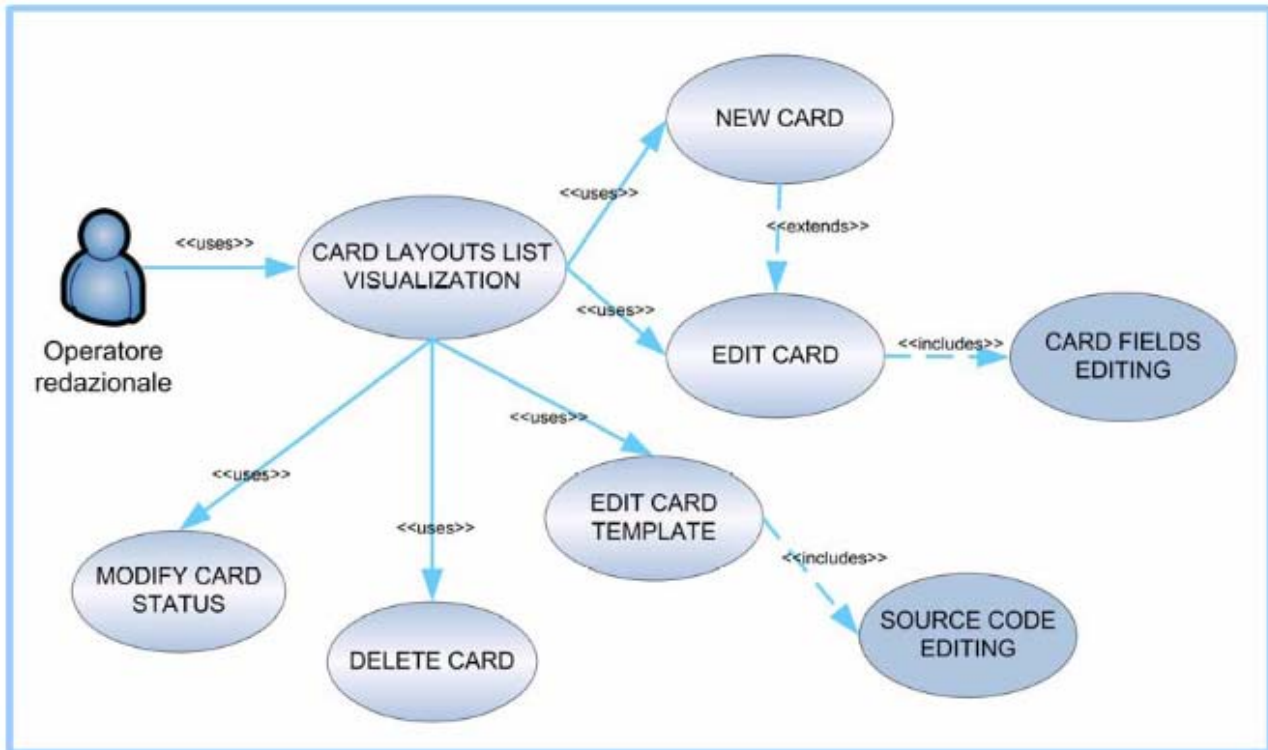

Use case: Extra info panel

PROGETTO LC3	Revisione n*	4