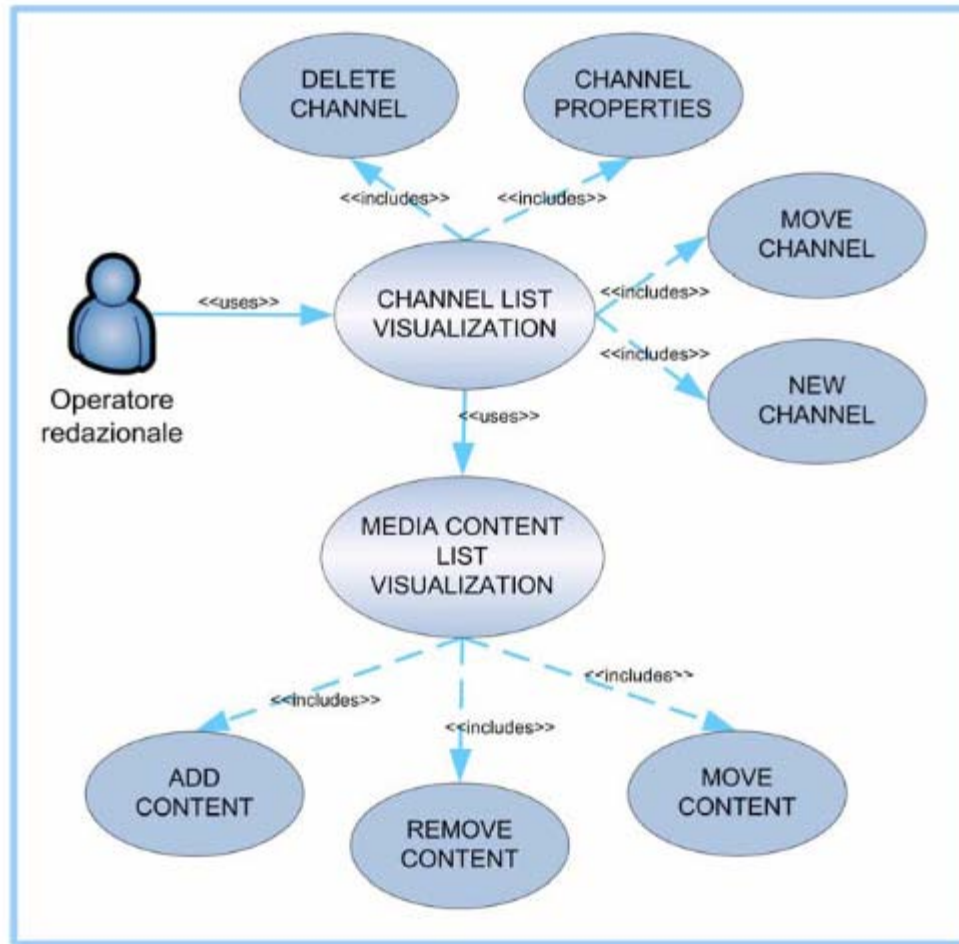

Use cases: on demand channels

PROGETTO LC3	Revisione n*	4