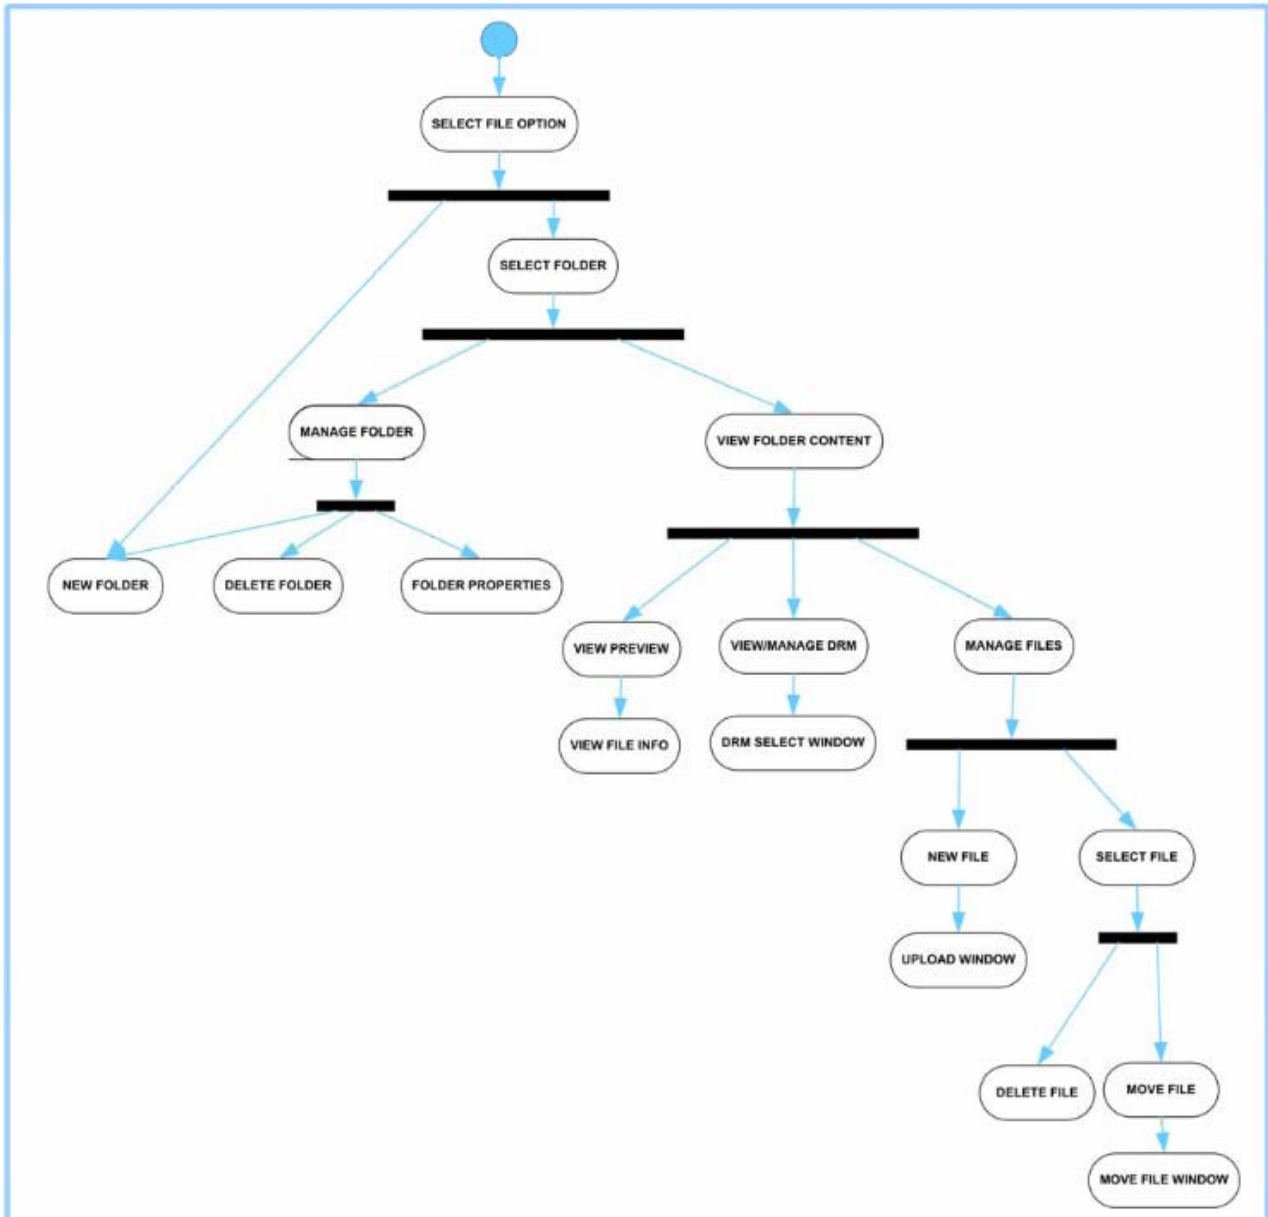

Use cases: WM Servers

User interface Flow Diagrams per il Back Office

Funzioni principali

Files

Data Sources

Related content

Extra info

Contents

On-Demand Channels

Broadcast Channels

PROGETTO LC3	Revisione n*	4		
--------------	--------------	---	--	--

DRM Manager

WM Servers