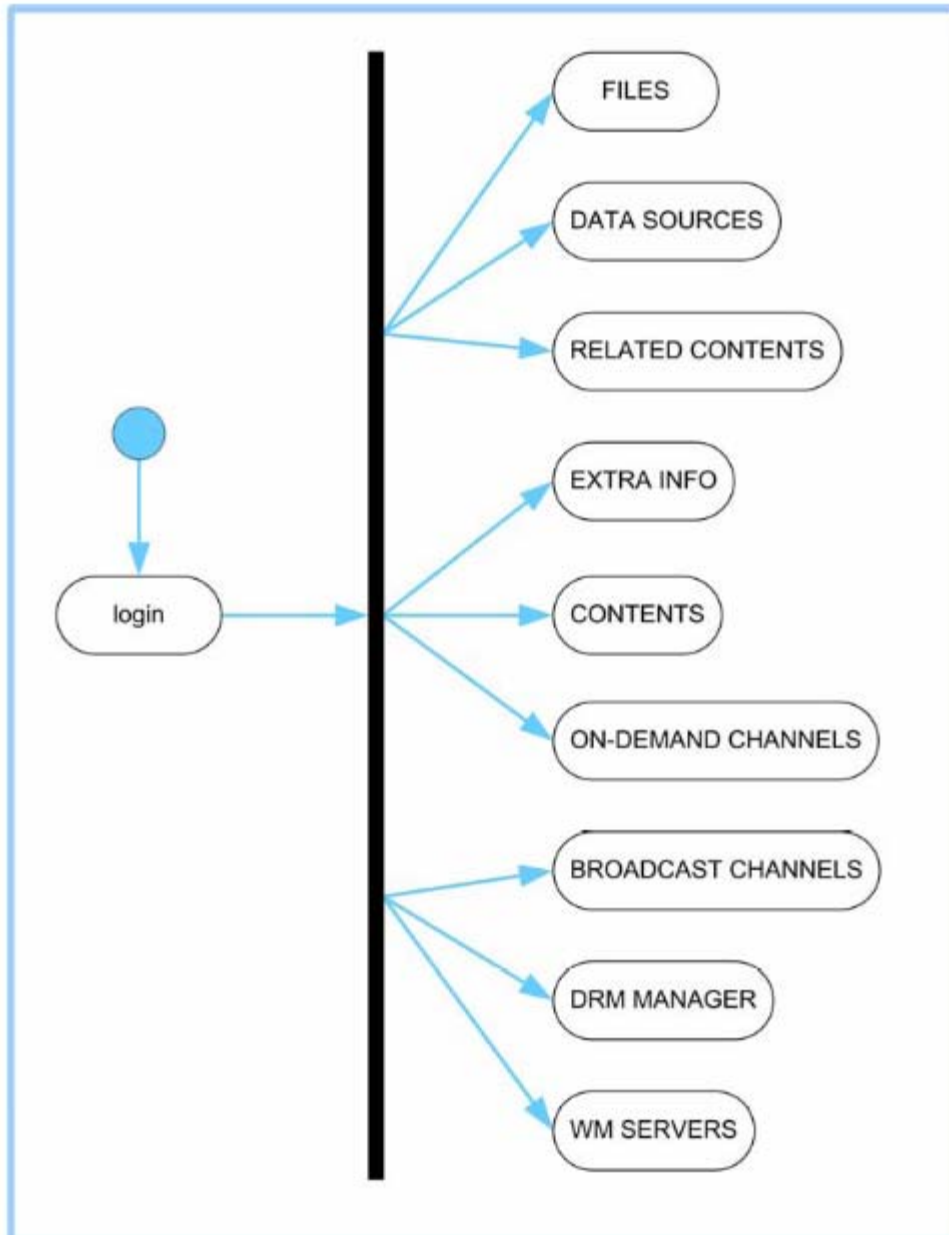

Use Cases: Contents

Use cases: on demand channels

PROGETTO LC3	Revisione n*	4		
--------------	--------------	---	--	--

Use cases: broadcast (live) channels

Use cases: DRM Manager

<p>PROGETTO LC3</p>	<p>Revisione n*</p>	<p>4</p>		
---------------------	---------------------	----------	--	--

Use cases: WM Servers

User interface Flow Diagrams per il Back Office

Funzioni principali

Files

Data Sources

Related content

Extra info

Contents